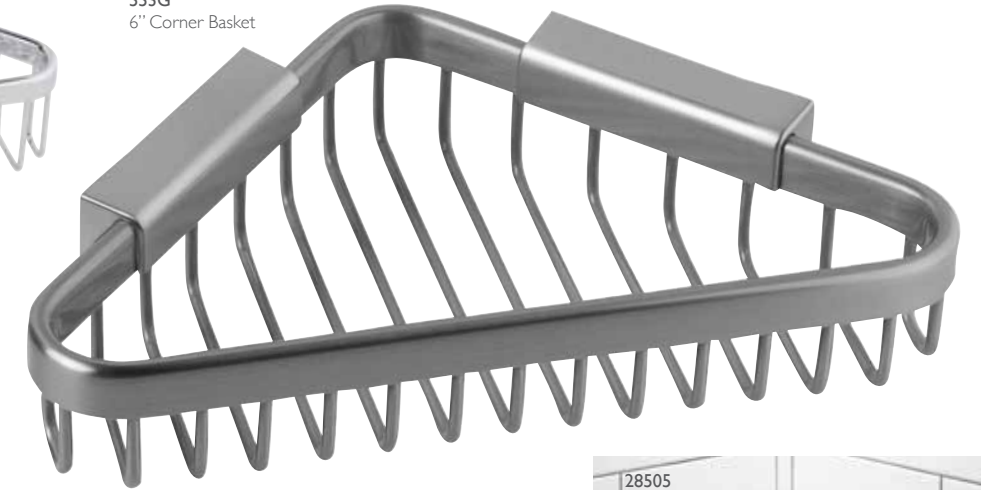

Complete product offering available at gingerco.com

SHOWER BASKETS & SHELVES

- Heavy gauge solid forged brass for strength and durability
- Concealed mounting hardware

553DG
 6" Deep Corner
 Basket

553G
 6" Corner Basket

Complete product offering available at gingerco.com

HOTEL SHELVES

- Solid brass construction
- Holds up to 30 lbs.

Valet hooks are the latest innovation in convenience and functionality.

VALET HOOKS

CAYDEN 4917 Valet Hook

EAVON 4817 Valet Hook

LINEAL 5217 Valet Hook

GRAB BARS

Complete your space with **ADA compliant** decorative grab bars for the ultimate in guest safety.

LIGHTS

Complete product offering available at gingerco.com