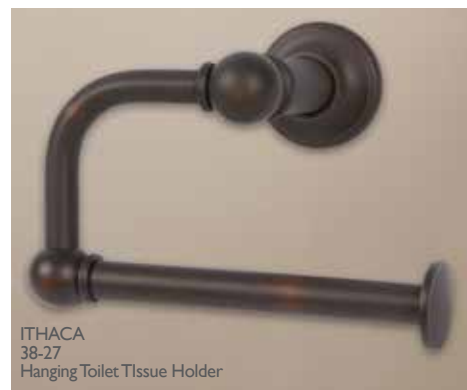

ITHACA
38-27
Hanging Toilet Tissue Holder