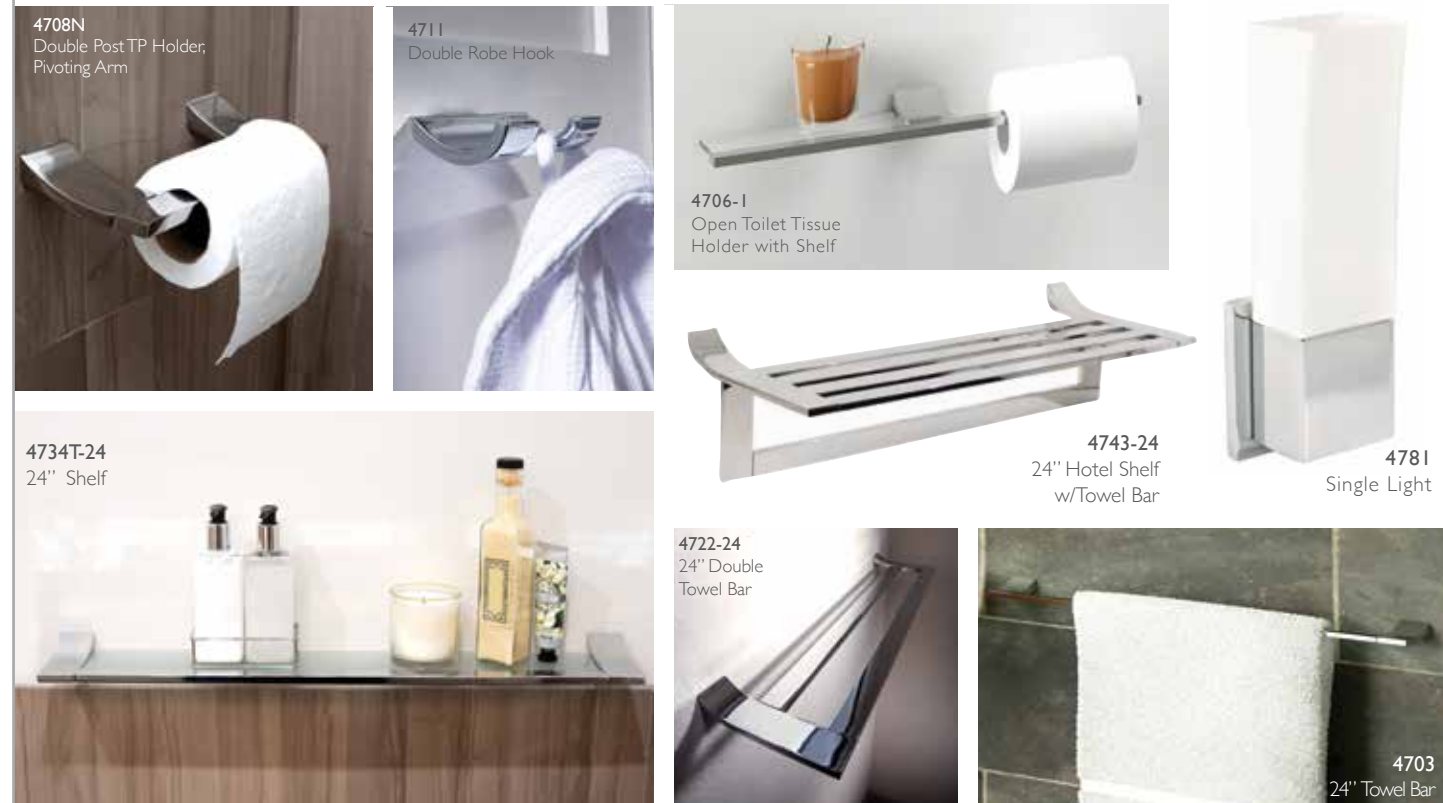

The CINU design is inspired by the fluidity of motion found in the organic elements of nature. The design's sweeping crests provide a visual experience of flowing, understated gracefulness.

CINU

The pairing of elements, round and square, contrasting yet complementing, combining to create a modern alternative to the uniformity of minimalist contemporary design.