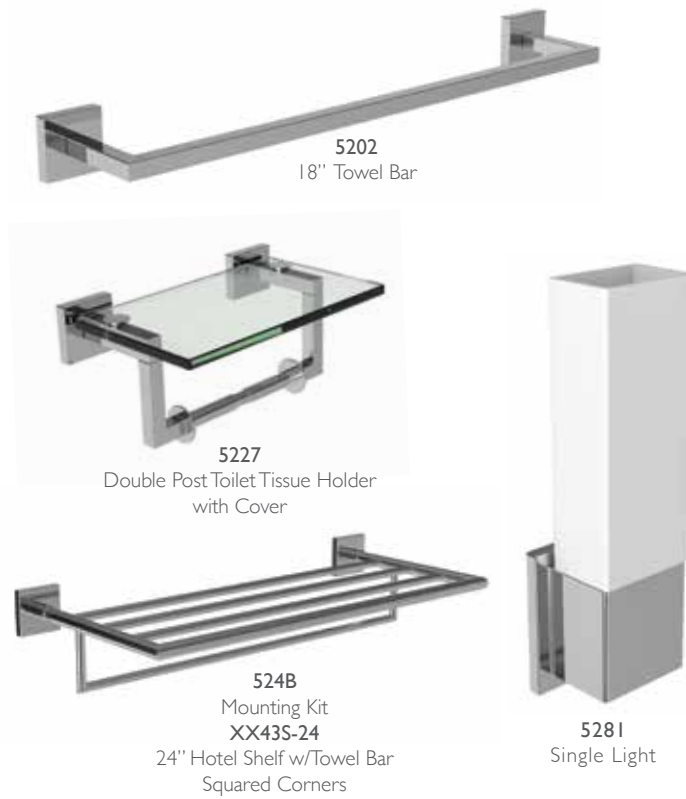

Modern elegance in the form of undeviating lines, fashioning ideal profiles that blend perfectly into the modern living space, enhancing without overpowering.

LINEAL

5281
Single Light
5263
24" Grab Bar
5234T-24
24" Shelf

4641N
16" x 34"
Frameless Mirror
5227
Double Post Toilet
Tissue Holder
With Cover

5210T
Triple Robe Hook
Pivoting

5217
Valet Hook

5202
18" Towel Bar

5227
Double Post Toilet Tissue Holder
with Cover

524B
Mounting Kit
XX43S-24
24" Hotel Shelf w/Towel Bar
Squared Corners