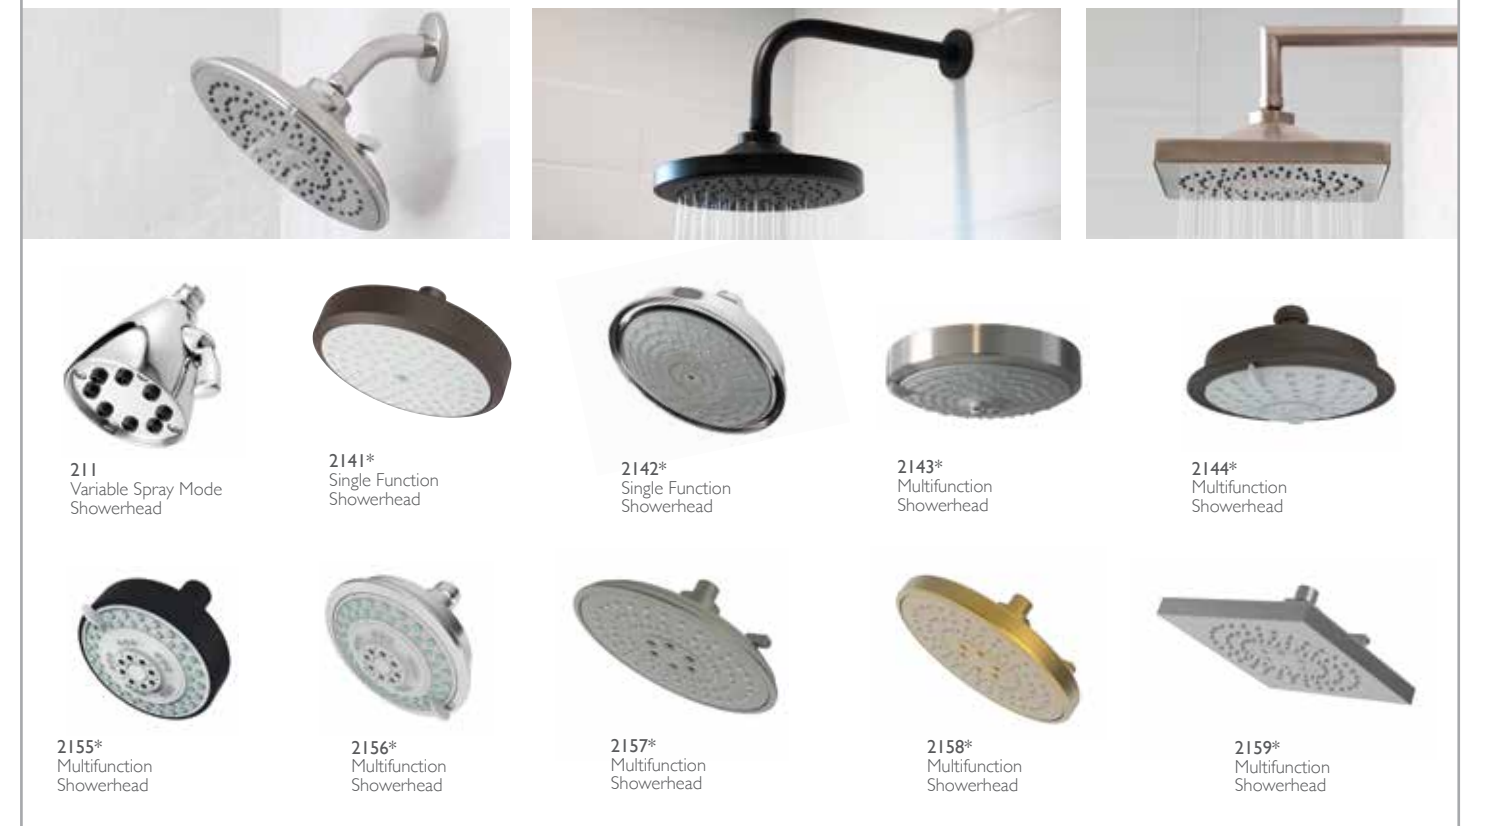

3-2542BP
BPTub & Shower Trim Set

3-2484BP
BP Shower Trim Set

Complete product offering available at newportbrass.com

Designs can be customized for your specific property.

DECORATIVE SHOWER DRAINS

Transform your property from a place to visit to a place to indulge.

HAND SHOWERS

Available in 30 decorative finishes

GRAB BARS

Optional Hand Shower Slider Kit
990-0442
Shower Slider Kit for Grab Bar

SHOWERHEADS

Complete product offering available at newportbrass.com

Complete product offering available at newportbrass.com

Tub fillers provide a luxurious guest experience.

TUB FILLERS

EAST SQUARE
1400-4261
Free Standing Tub Filler

SECANT
2040-4261
Free Standing Tub Filler

PRIYA
2480-4261
Free Standing Tub Filler

SKYLAR
2560-4261
Free Standing Tub Filler

UNDER THE SINK SOLUTIONS

- Drain trim and kits
- Waste and overflow kits
- P-traps
- Angle and straight valves
- Supply tubes
- Toilet supply kits
- Tank Levers

Complete product offering available at newportbrass.com