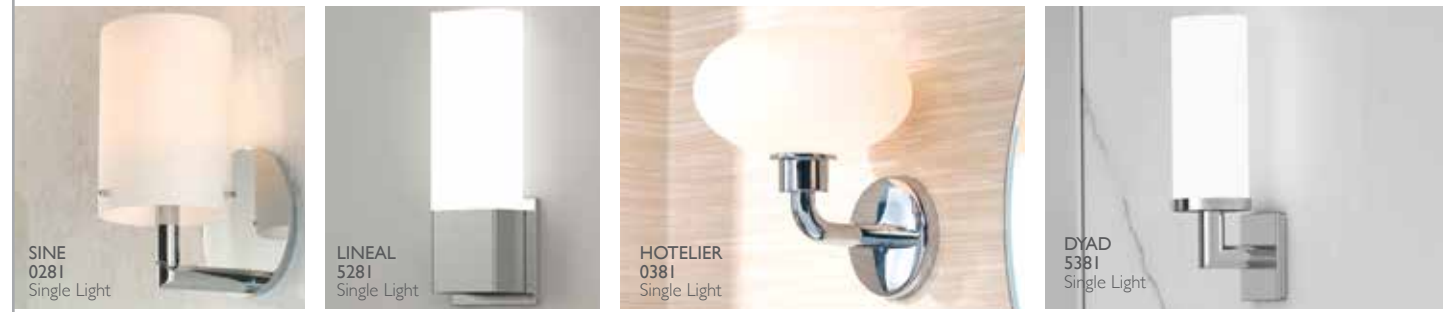

EAVON 4817 Valet Hook

LINEAL 5217 Valet Hook

GRAB BARS

Complete your space with **ADA compliant** decorative grab bars for the ultimate in guest safety.

LIGHTS

Complete product offering available at gingerco.com