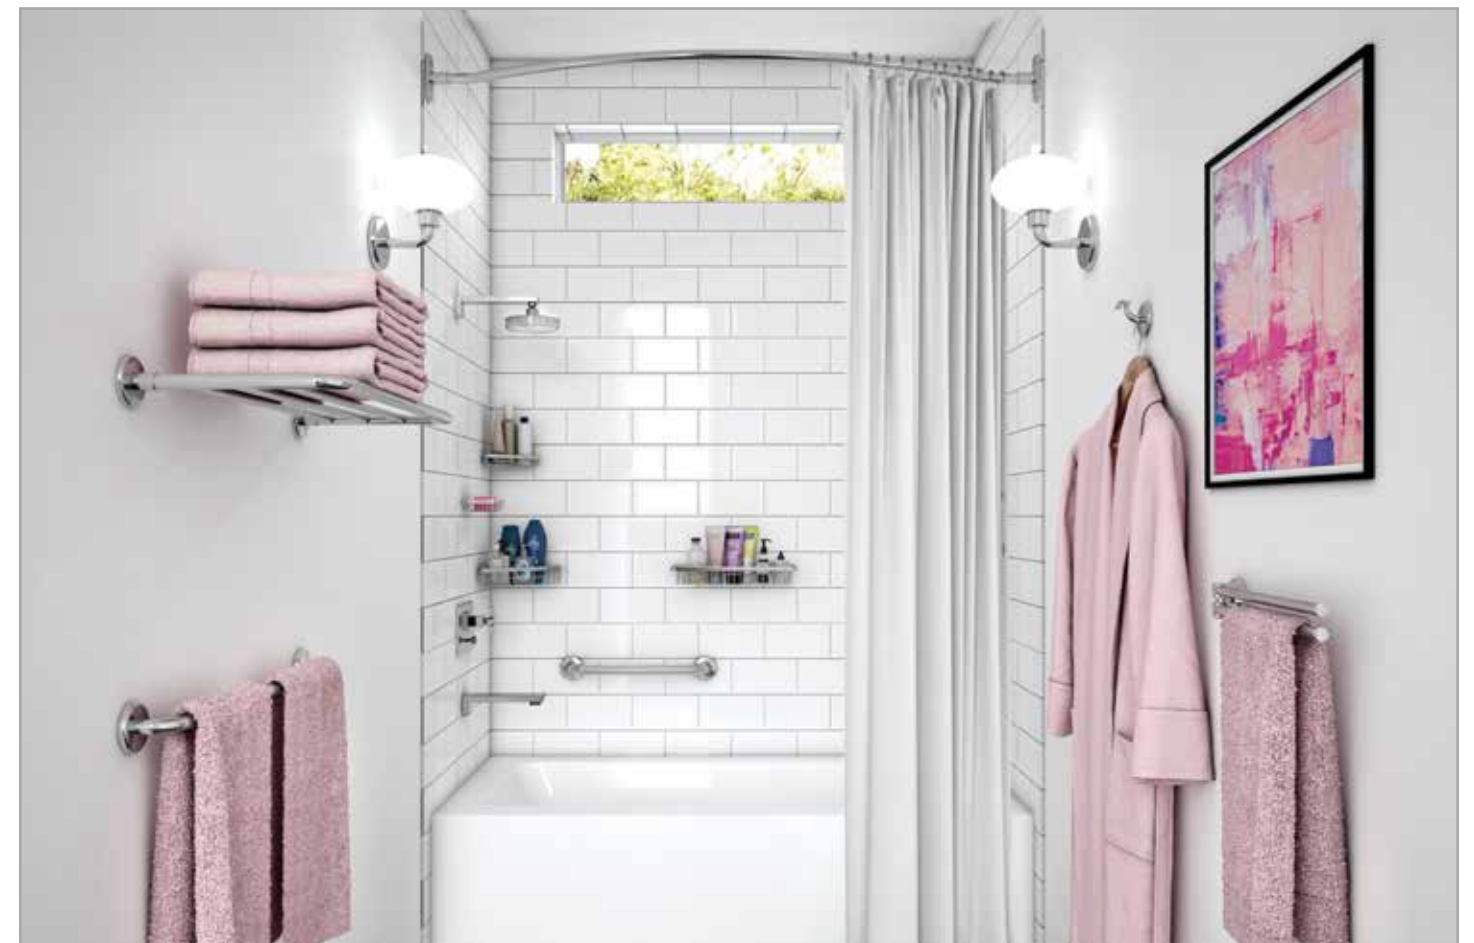

SHOWER RODS

Complete product offering available at gingerco.com