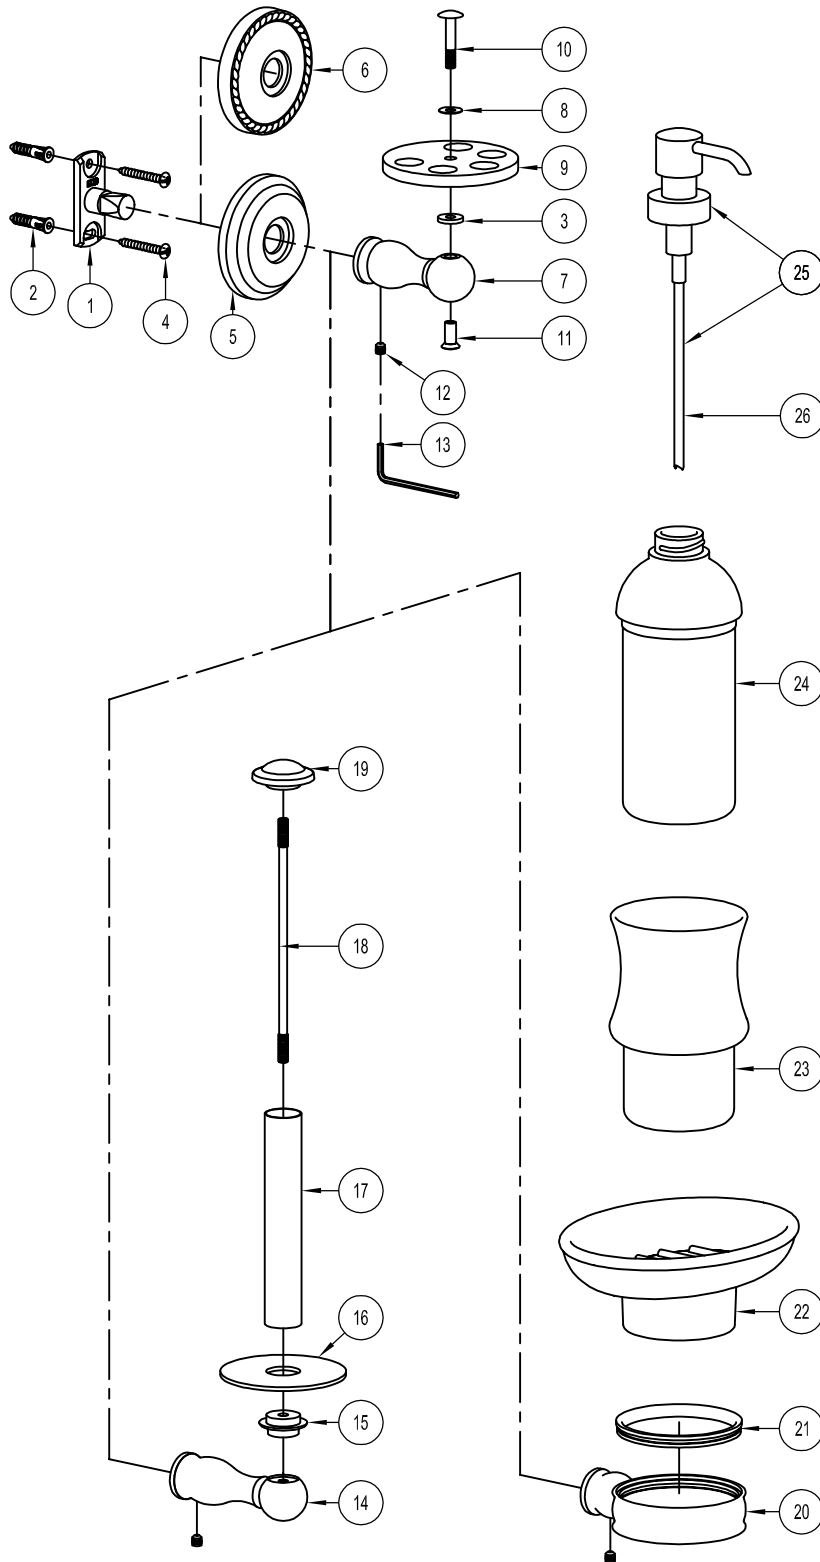

CANTERBURY - CHELSEA

PARTS LIST		
ITEM	PART NAME	PART NO.
1	MOUNTING BRACKET	11XXD
2	PLASTIC WALL ANCHOR	CA
3	CLEAR SPACER	34CS
4	NO 8 X 1-1/4" TAP SCREW	8-1.2CPZ
5	CHELSEA ROSETTE	1100C *
6	CANTERBURY ROSETTE	1500C *
7	GLASS SHELF POST	1134P *
8	CLEAR WASHER	34CW
9	TOOTHBRUSH HOLDER GLASS	1738B
10	FINISHING SCREW	34S *
11	FINISHING NUT	34N *
12	M5 X 5 SET SCREW	SM5-5S
13	2-1/2 MM HEX KEY	M2.5HK
14	SPARE TISSUE POST	1107P *
15	PEDESTAL	1107PE *
16	SPARE TISSUE PLATE	1107PL *
17	SPARE TISSUE TUBE	1107T *
18	M5 X 130 THREADED ROD	0906R
19	TISSUE HOLDER FINIAL	0906F *
20	SOAPDISH HOLDER	1115P *
21	SOAPDISH HOLDER BUSHING	XX12BG
22	SOAPDISH, CLEAR SOAPDISH, FROSTED	1100SCL 1100SFW
23	TUMBLER	1100TCL
24	LOTION BOTTLE	XX14DSP-FW
25	LOTION PUMP ASSEMBLY	XX14-PMP *
26	DRAW TUBE ONLY	XX14-PMP-T

* REQUIRES FINISH CODE

CHELSEA FINISHES:

- 3 POLISHED BRASS
- 14 POLISHED NICKEL
- 15 SATIN NICKEL
- 15A ANTIQUE NICKEL
- 26 POLISHED CHROME

CANTERBURY FINISHES:

- 3 POLISHED BRASS
- 15 SATIN NICKEL
- 15A ANTIQUE NICKEL
- 26 POLISHED CHROME