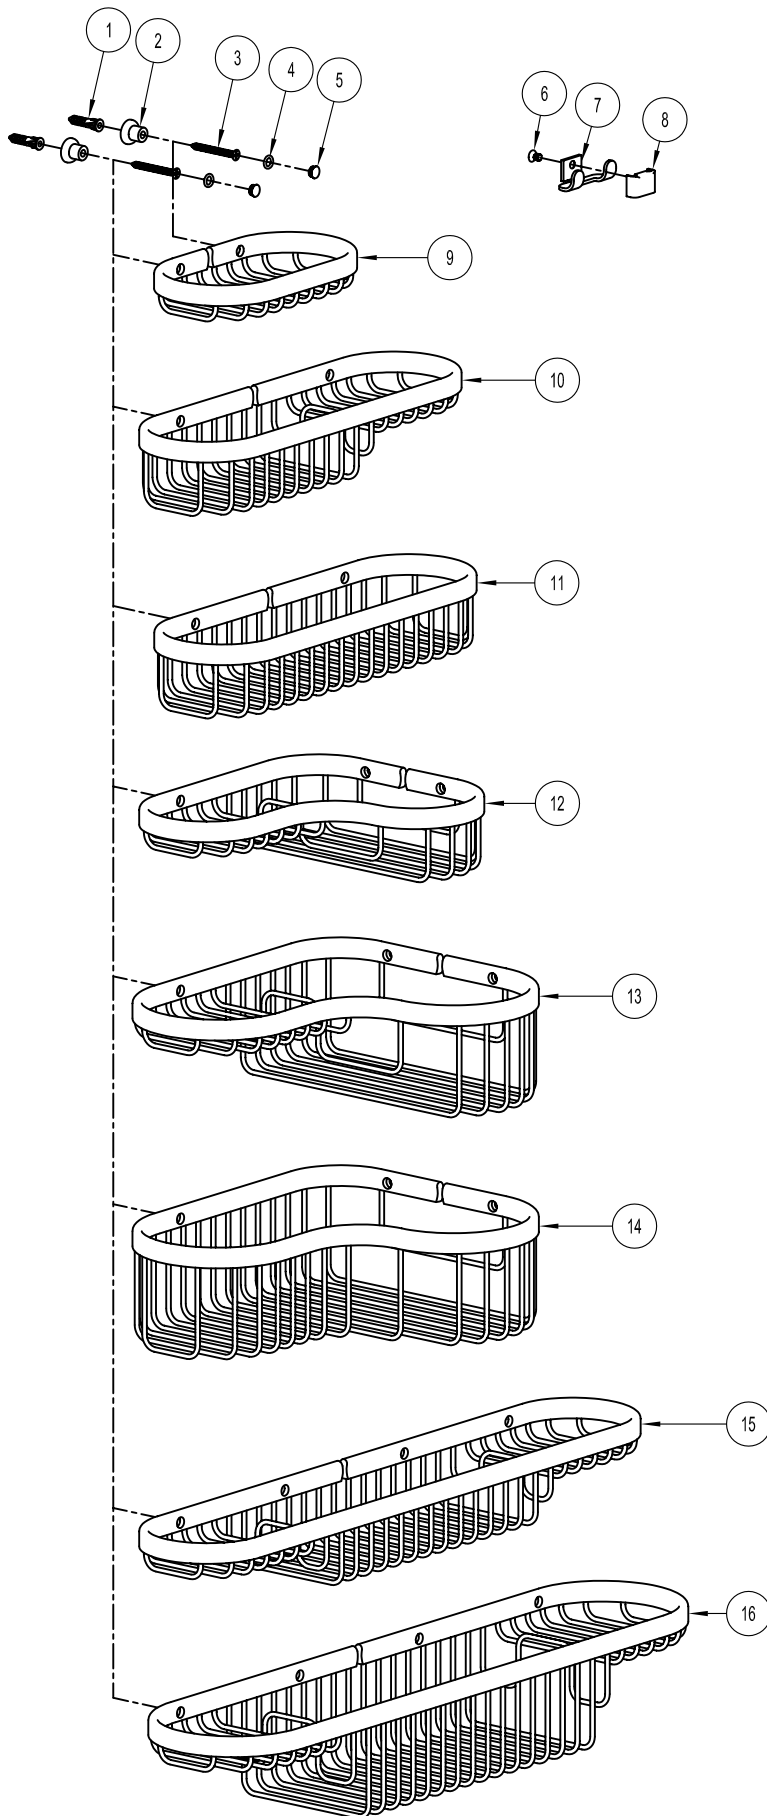

SPLASHABLES

ASSEMBLED CONFIGURATION	PART NO.
SOAP BASKET	500
11" COMBINATION BASKET	501
11" DEEP BASKET	502
18" COMBINATION BASKET	503
18" LARGE COMBINATION BASKET	503L
COMBINATION CORNER BASKET	504
COMBINATION LARGE CORNER BASKET	504L
LARGE CORNER BASKET	505L
RAZOR HOLDER ATTACHMENT	599

PARTS LIST

ITEM	PART NAME	PART NO.
1	NO 8 WALL ANCHOR	CA
2	POST	5XXF *
3	NO 8 X 1-1/2" TRIM SCREW	8-1.5PFS-T
4	O-RING	5XXR
5	SCREW COVER WITH O-RING	5XXC *
6	8-32 X 1/4" SCREW	8-32-.25PFS
7	RAZOR HOOK	599H *
8	RAZOR HOOK BRACKET	599B *
9	SOAP BASKET	500B *
10	11" COMBINATION BASKET	501B *
11	11" DEEP BASKET	502B *
12	COMBINATION CORNER BASKET	504B *
13	LARGE COMBINATION CORNER BASKET	504LB *
14	LARGE DEEP CORNER BASKET	505LB *
15	18" COMBINATION BASKET	503B *
16	LARGE 19" COMBINATION BASKET	503LB *
17	HARDWARE PACK INCLUDES (2) ITEM No 1 & (2) ITEM No 3	SPLASHPAC

* REQUIRES FINISH CODE

SPLASHABLES FINISHES:

- 14 POLISHED NICKEL
- 15 SATIN NICKEL
- 15A ANTIQUE NICKEL
- 26 POLISHED CHROME
- GD GOLD
- MC MATTE CHROME
- PVD PVD BRASS