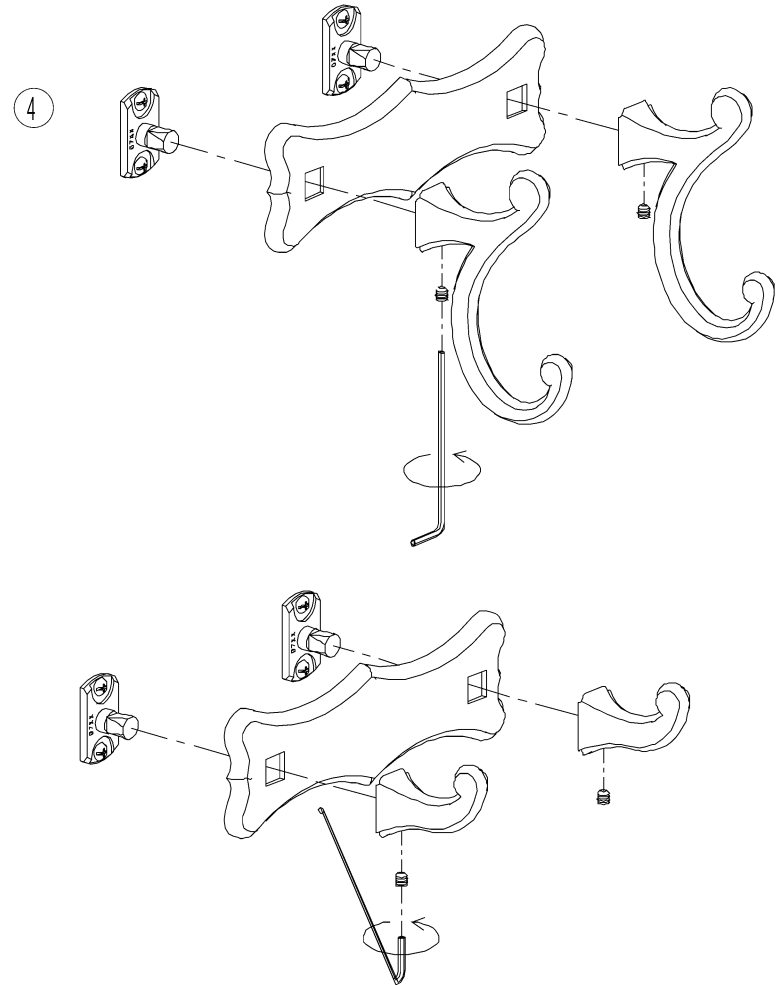

*Complement
your purchase
with these
fine accessories
also from
GINGER®:*

*Towel Bars
Towel Rings
Toilet Tissue Holders
Hooks
Soap Dishes
Tumbler Holders
Toiletry Shelves
Grab Bars
Mirrors
Lights
Bud Vases
Hotel Shelves
Shower Curtain Rods
Soap & Bottle Baskets
Cabinet Hardware*

Circa

INSTALLATION
INSTRUCTIONS

for
Double/Double
Hook

460-N Greenway Industrial Drive
Fort Mill, SC 29708

Circa

By GINGER

INSTALLATION INSTRUCTIONS

CARE OF FINE BRASS