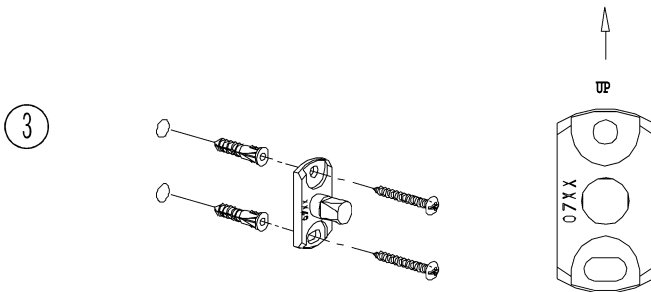

Circa

INSTALLATION
INSTRUCTIONS

for
Double/Double
Hook

460-N Greenway Industrial Drive
Fort Mill, SC 29708

Circa

By GINGER

INSTALLATION INSTRUCTIONS

CARE OF FINE BRASS