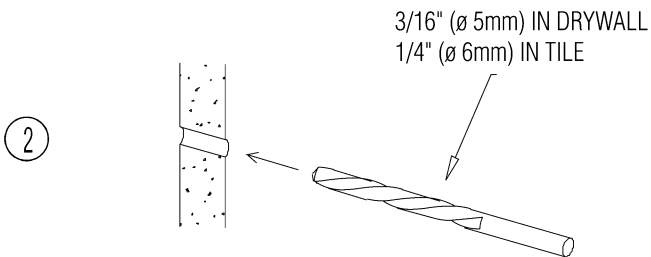

Circa

INSTALLATION
INSTRUCTIONS

for
Double/Double
Hook

460-N Greenway Industrial Drive
Fort Mill, SC 29708

Circa

By GINGER

INSTALLATION INSTRUCTIONS

CARE OF FINE BRASS