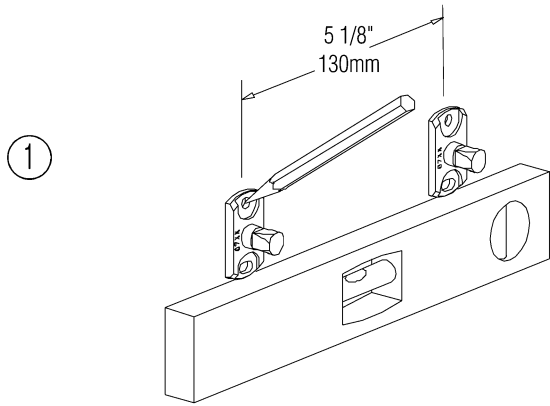

Circa

INSTALLATION
INSTRUCTIONS

for
Double/Double
Hook

460-N Greenway Industrial Drive
Fort Mill, SC 29708

Circa

By GINGER

INSTALLATION INSTRUCTIONS

CARE OF FINE BRASS