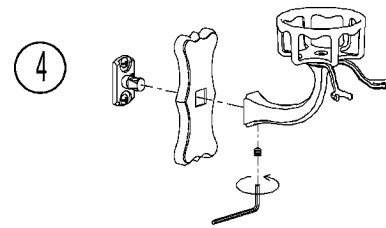

Circa

INSTALLATION
INSTRUCTIONS

for
**Soap Dish
&
Tumbler**

G U S A

460-N Greenway Industrial Drive
Fort Mill, SC 29708

Circa

By  GINGER

INSTALLATION INSTRUCTIONS