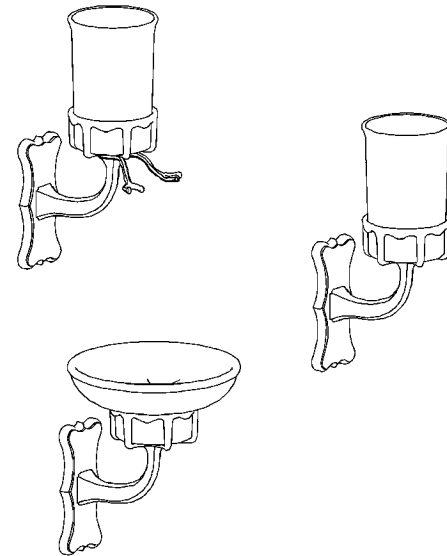

*Complement
your purchase
with these
fine accessories
also from
GINGER®:*

*Towel Bars
Towel Rings
Toilet Tissue Holders
Hooks
Soap Dishes
Tumbler Holders
Toiletry Shelves
Grab Bars
Mirrors
Lights
Bud Vases
Hotel Shelves
Shower Curtain Rods
Soap & Bottle Baskets
Cabinet Hardware*

Circa

INSTALLATION
INSTRUCTIONS

for
**Soap Dish
&
Tumbler**

G U S A

460-N Greenway Industrial Drive
Fort Mill, SC 29708

Circa

By  GINGER

INSTALLATION INSTRUCTIONS