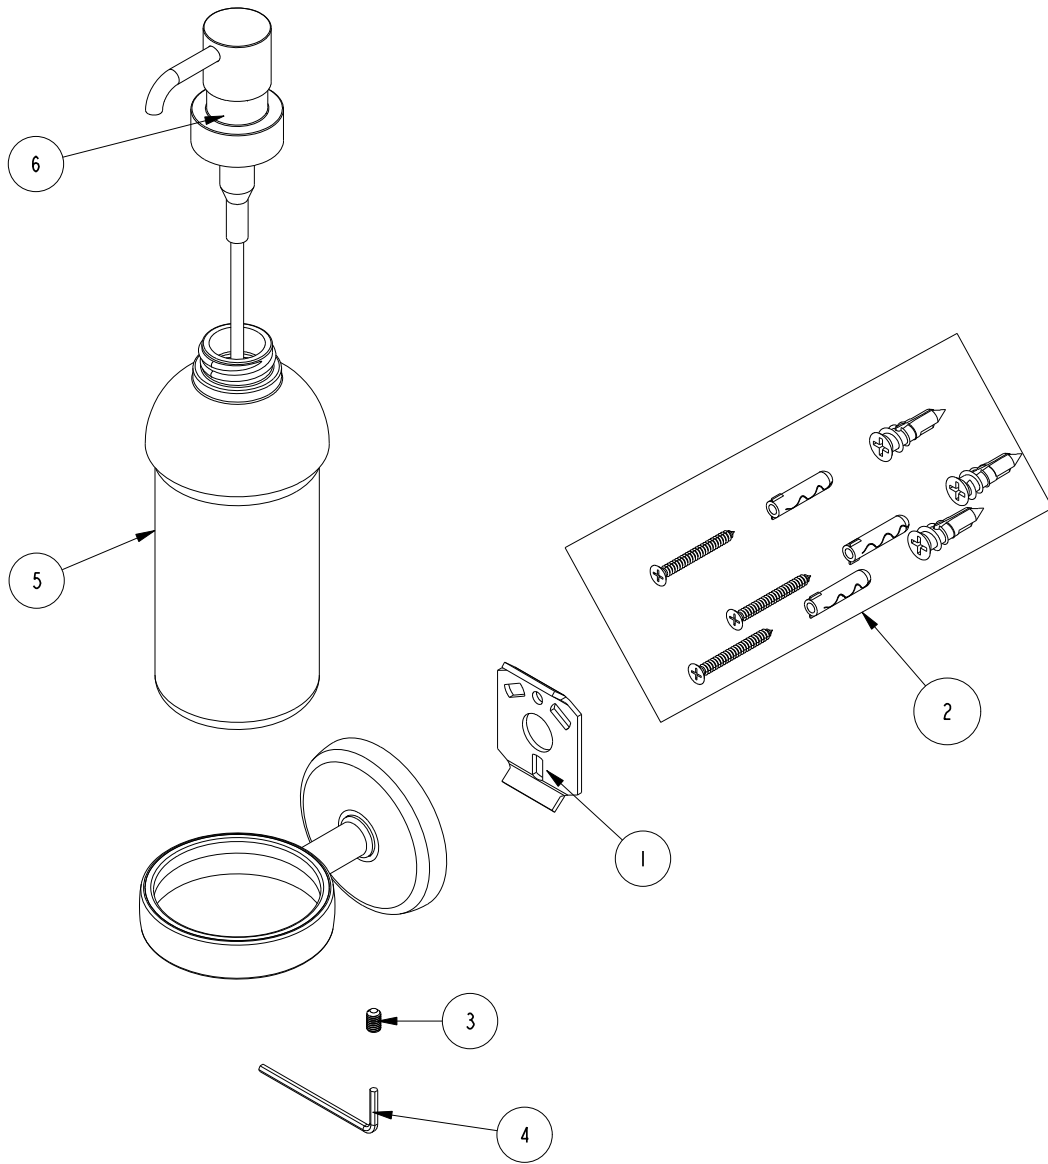

REPLACEMENT PARTS

ITEM	PT/ASSY	SPECIFY FINISH	DESCRIPTION
1	03XX		MOUNTING BRACKET
2	1-229		HOTEL SHELF HARDWARE PACK
3	92438		SCRW, M5 X 8 SKT HD CUP POINT SS
4	10888		HEX KEY, 2.5MM ALLOY STEEL
5	XX14-DSP-FW		LOTION BOTTLE
6	XX14-PMP	YES	PUMP ASSEMBLY