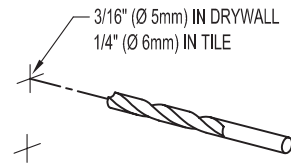

## INSTALLATION INSTRUCTIONS

①

5-1/8" [130] PN: 2708  
 16" [406] PN: 2734/18  
 22" [559] PN: 2734/24  
 17-1/2" [445] PN: 2702, 2722/18  
 23-1/2" [597] PN: 2703, 2722/24  
 31-1/2" [800] PN: 2704, 2722/32

④

2702H  
 2703H  
 2704H

④

2708

②

MARKS MADE IN STEP 1  
 3/16" (Ø 5mm) IN DRYWALL  
 1/4" (Ø 6mm) IN TILE

④

2722/18  
 2722/24  
 2722/32