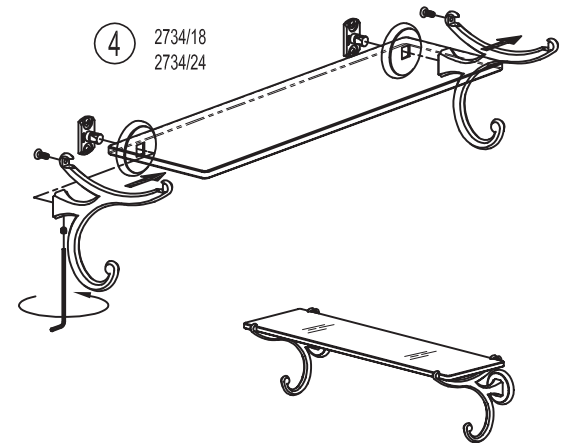

④

2734/18
2734/24