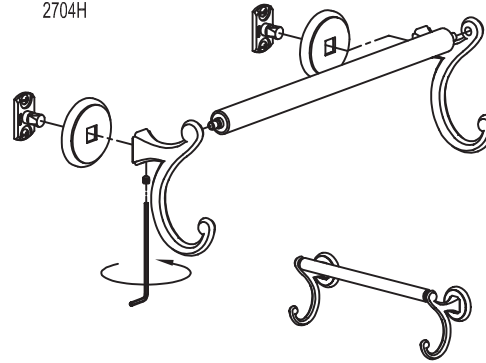

*Complement  
your purchase  
with these  
fine accessories  
also from  
GINGER®:*

*Towel Bars  
Towel Rings  
Toilet Tissue Holders  
Hooks  
Soap Dishes  
Tumbler Holders  
Toiletry Shelves  
Grab Bars  
Mirrors  
Lights  
Bud Vases  
Hotel Shelves  
Shower Curtain Rods  
Soap & Bottle Baskets  
Cabinet Hardware*

## INSTALLATION INSTRUCTIONS

①

5-1/8" [130] PN: 2708  
 16" [406] PN: 2734/18  
 22" [559] PN: 2734/24  
 17-1/2" [445] PN: 2702, 2722/18  
 23-1/2" [597] PN: 2703, 2722/24  
 31-1/2" [800] PN: 2704, 2722/32

④

2702H  
 2703H  
 2704H

④

2708

②

MARKS MADE IN STEP 1  
 3/16" (Ø 5mm) IN DRYWALL  
 1/4" (Ø 6mm) IN TILE

④

2722/18  
 2722/24  
 2722/32