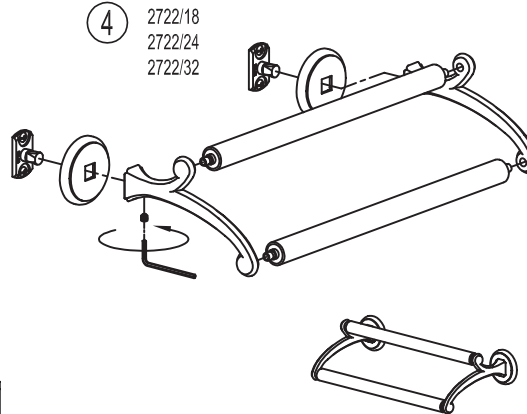

## INSTALLATION INSTRUCTIONS

①

5-1/8" [130] PN: 2708  
 16" [406] PN: 2734/18  
 22" [559] PN: 2734/24  
 17-1/2" [445] PN: 2702, 2722/18  
 23-1/2" [597] PN: 2703, 2722/24  
 31-1/2" [800] PN: 2704, 2722/32

④

2702H  
 2703H  
 2704H

④

2708

②

MARKS MADE IN STEP 1  
 3/16" (Ø 5mm) IN DRYWALL  
 1/4" (Ø 6mm) IN TILE

④

2722/18  
 2722/24  
 2722/32