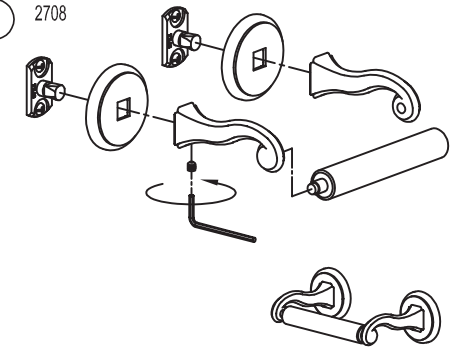

## INSTALLATION INSTRUCTIONS

①

5-1/8" [130] PN: 2708  
 16" [406] PN: 2734/18  
 22" [559] PN: 2734/24  
 17-1/2" [445] PN: 2702, 2722/18  
 23-1/2" [597] PN: 2703, 2722/24  
 31-1/2" [800] PN: 2704, 2722/32

④

2702H  
 2703H  
 2704H

④

2708

②

MARKS MADE IN STEP 1  
 3/16" (Ø 5mm) IN DRYWALL  
 1/4" (Ø 6mm) IN TILE

④

2722/18  
 2722/24  
 2722/32