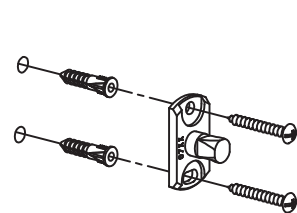

INSTALLATION INSTRUCTIONS

①

5-1/8" [130] PN: 2708
16" [406] PN: 2734/18
22" [559] PN: 2734/24
17-1/2" [445] PN: 2702, 2722/18
23-1/2" [597] PN: 2703, 2722/24
31-1/2" [800] PN: 2704, 2722/32

④

2702H
2703H
2704H

④

2708

②

MARKS MADE IN STEP 1
3/16" (Ø 5mm) IN DRYWALL
1/4" (Ø 6mm) IN TILE

④

2722/18
2722/24
2722/32

④

2734/18
2734/24

③

CARE OF FINE BRASS

To clean, use warm water only.
NEVER use abrasives or detergents.