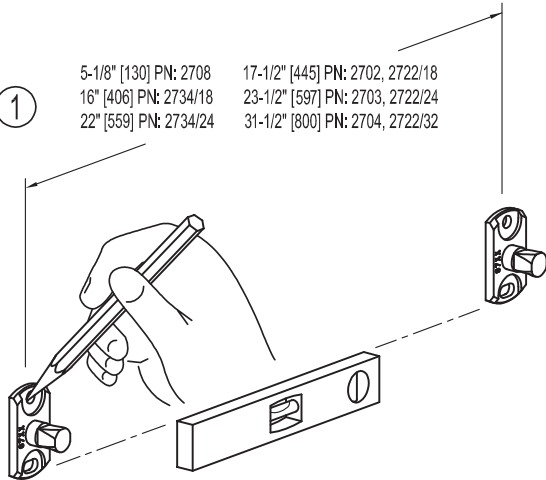

INSTALLATION INSTRUCTIONS

①

5-1/8" [130] PN: 2708
16" [406] PN: 2734/18
22" [559] PN: 2734/24
17-1/2" [445] PN: 2702, 2722/18
23-1/2" [597] PN: 2703, 2722/24
31-1/2" [800] PN: 2704, 2722/32