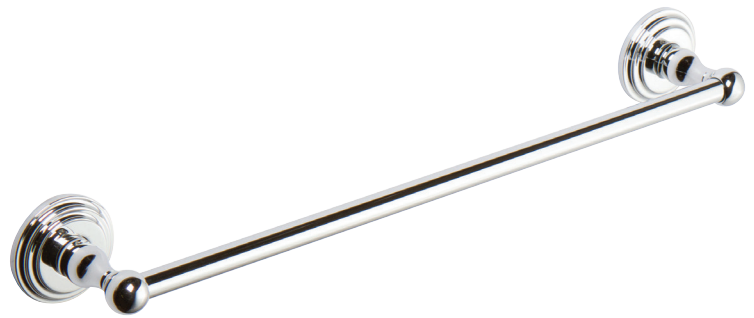

Features

- Solid brass construction
- Complements Chelsea product series

Towel Bar 1101

Codes / Standards Compliance

Meets or exceeds the following at date of manufacture:

- All applicable US Federal and State material regulations

Colors / Finishes

- PC: Polished Chrome
- PN: Polished Nickel
- SN: Satin Nickel

Specified Model

Model	Description	Colors Finishes
1101	12" Towel Bar	<input type="checkbox"/> PC <input type="checkbox"/> PN <input type="checkbox"/> SN

Product Specification: Add "Color / Finish" Suffix to Model Number Below

The Towel Bar shall be made of solid brass construction. Towel Bar shall complement Ginger Chelsea product series. Towel Bar shall be Ginger Model 1101/_____.

1101

Chelsea Towel Bar
1101