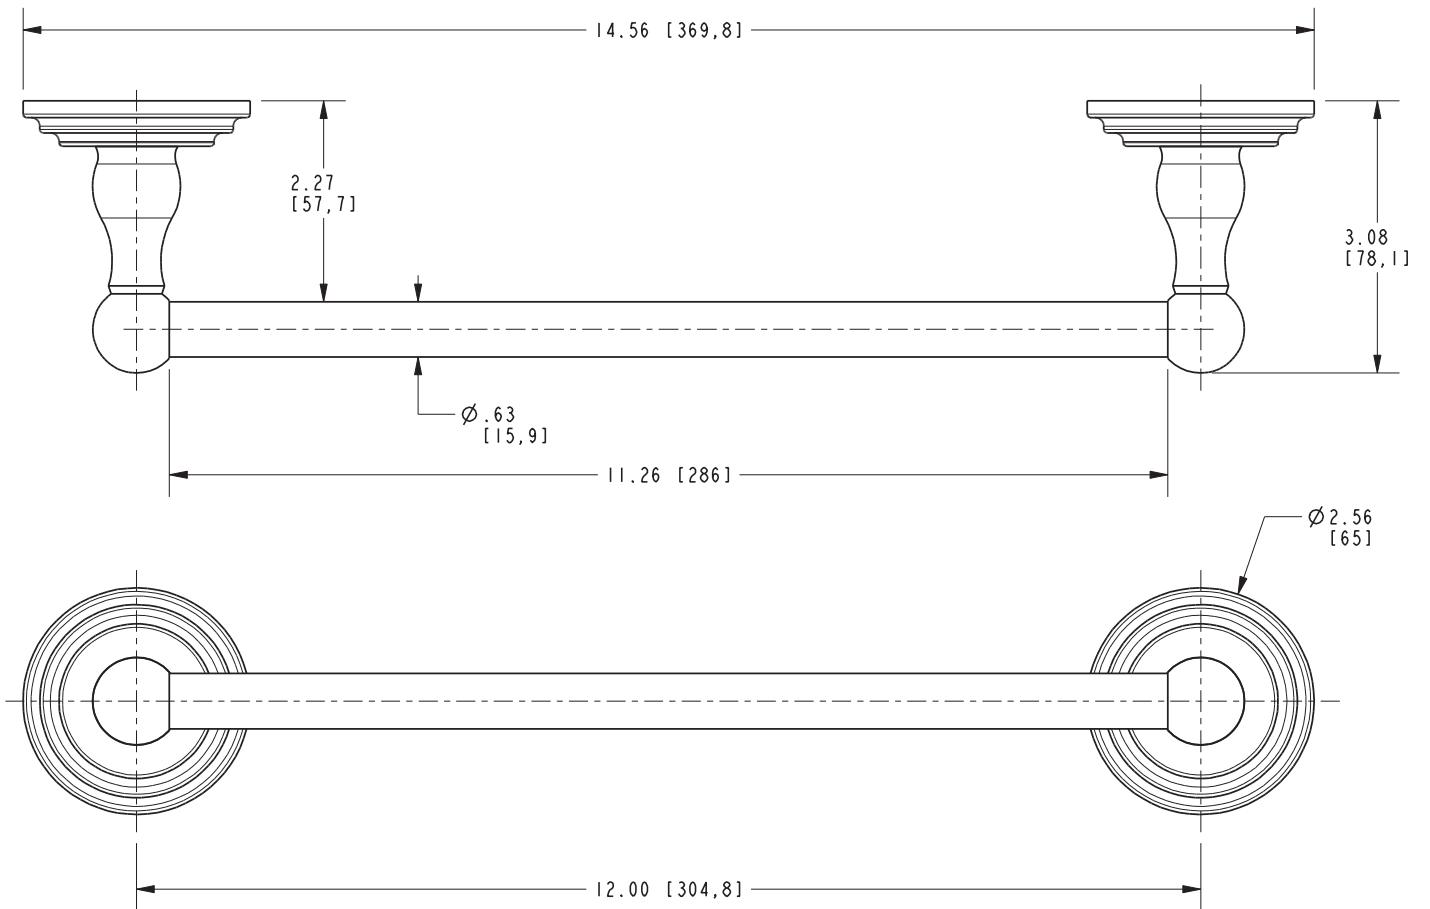

1101

Chelsea Towel Bar
1101