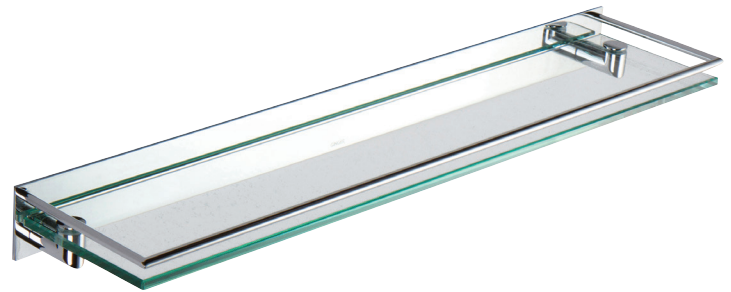

## Toiletry Shelf 2835T-24

### Features

- Solid brass construction
- Tempered glass with polished edges
- Complements Surface product series
- Supports 5 lbs. (2.26 kg.)

### Colors / Finishes

- PC: Polished Chrome
- SN: Satin Nickel

### Product Specification: Add "Color / Finish" Suffix to Model Number Below

Toiletry Shelf shall be made of solid brass and tempered glass construction. Glass Shelf shall complement Ginger Surface product series. Glass Shelf shall be Ginger Model 2835T-24/\_\_\_\_ .