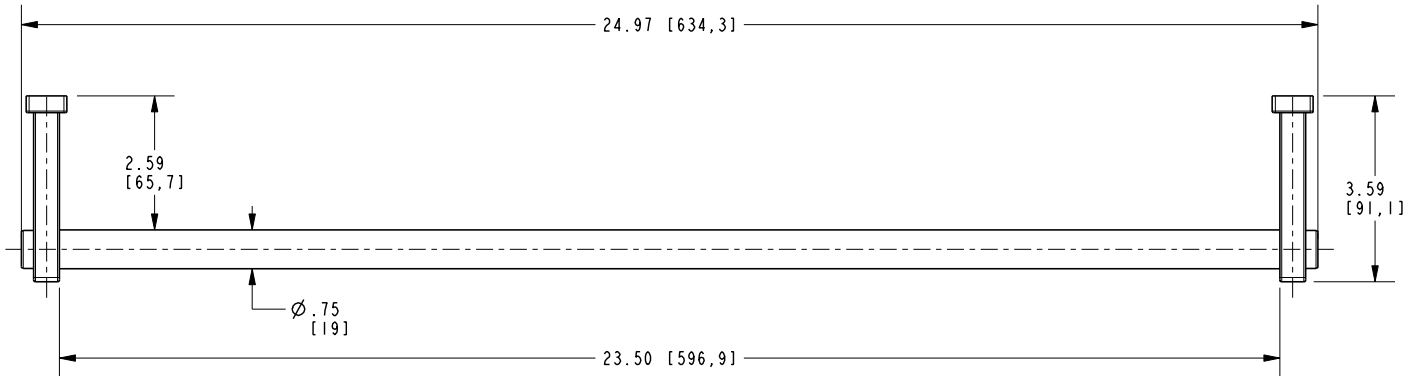

3003

Frame Towel Bar 3003