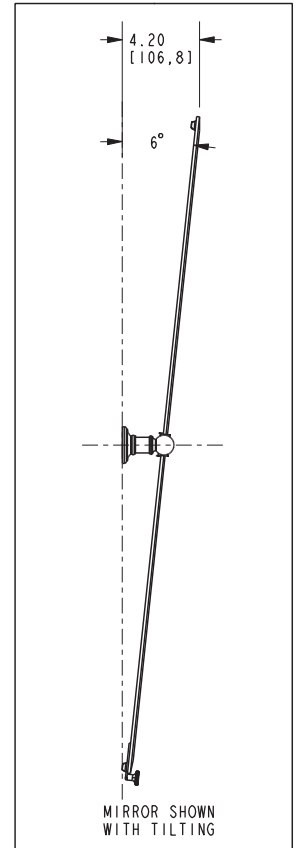

4542

Columnar Mirror 4542