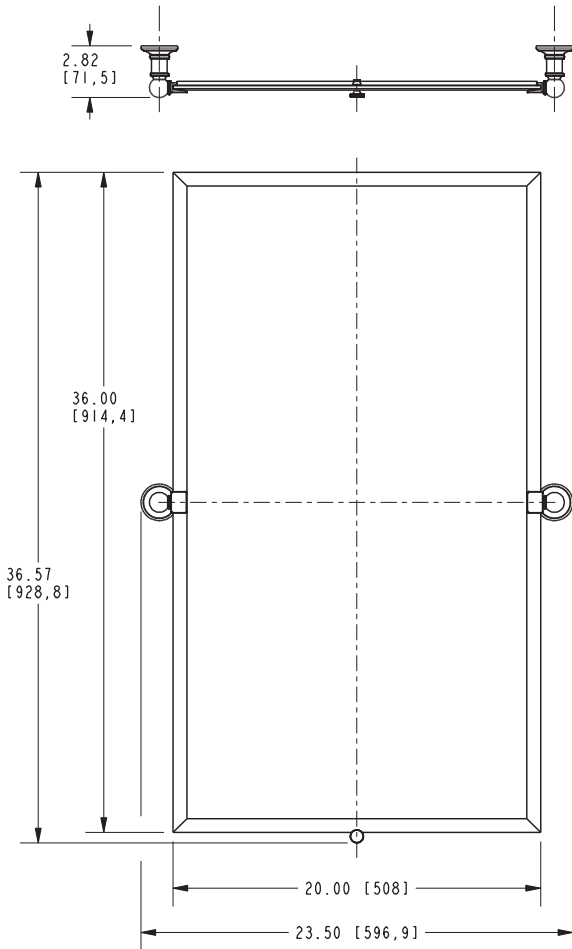

4542

Columnar Mirror 4542