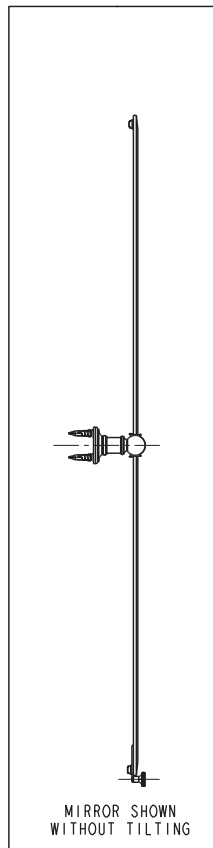

4542

Columnar Mirror 4542