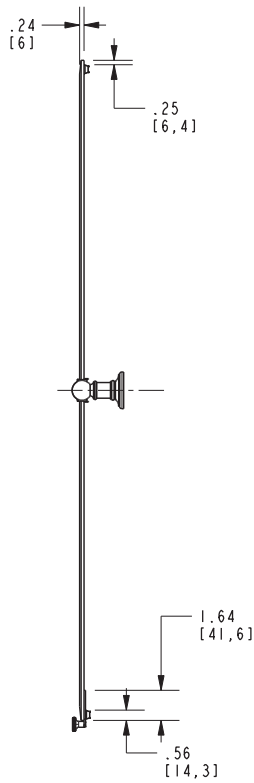

Mirror

4542

Features

- Frameless, beveled glass design
- Solid brass, two-post tilting mechanism
- Easy-to-adjust viewing angle
- Complements Columnar product series
- ADA Compliant

Codes / Standards Compliance

Specified Model

Model	Description	Colors Finishes
4542	24" x 37" Frameless Pivoting Mirror	<input type="checkbox"/> PC <input type="checkbox"/> PN <input type="checkbox"/> SN

Product Specification: Add "Color / Finish" Suffix to Model Number Below

The Mirror shall incorporate a frameless, beveled glass design with a solid brass, two-post tilting mechanism allowing for customized viewing angles. Mirror shall incorporate an approximate width of 24" and an approximate height of 37". Mirror shall complement Ginger Columnar product series. Mirror shall be Ginger Model 4542/_____.

4542

Columnar Mirror 4542