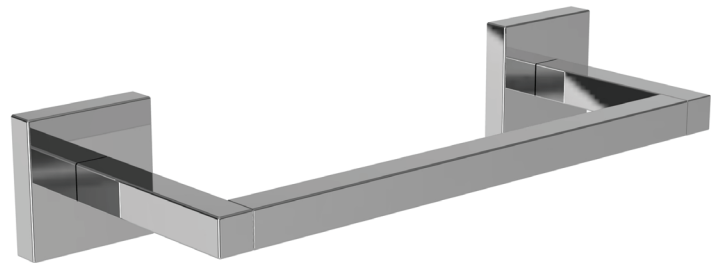

Features

- Solid metal construction
- Complements Lineal product series

Towel Bar 5205

Codes / Standards Compliance

Meets or exceeds the following at date of manufacture:

- All applicable US Federal and State material regulations

Colors / Finishes

- PC: Polished Chrome
- PN: Polished Nickel
- SN: Satin Nickel

Specified Model

Model	Description	Colors / Finishes
5205	8" Towel Bar	<input type="checkbox"/> PC <input type="checkbox"/> PN <input type="checkbox"/> SN

Product Specification:

Add "Color / Finish" Suffix to Model Number Below

The Towel Bar shall be made of solid metal construction. Towel Bar shall complement Ginger Lineal product series. Towel Bar shall be Ginger Model 5205/____.