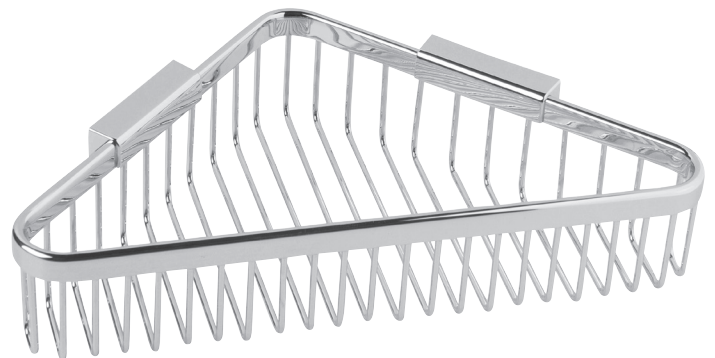

Features

- Solid brass frame
- Basket extends approximately 9-1/16" along each wall from corner

Codes / Standards Compliance

Meets or exceeds the following at date of manufacture:

- All applicable US Federal and State material regulations

Colors / Finishes

- MB: Matte Black
- PC: Polished Chrome
- PN: Polished Nickel
- SN: Satin Nickel

Specified Model

Model	Description	Colors Finishes
554DG	Corner Basket	<input type="checkbox"/> MB <input type="checkbox"/> PC <input type="checkbox"/> PN <input type="checkbox"/> SN

Product Specification: Add "Color / Finish" Suffix to Model Number Below

The Basket shall be of solid brass construction. Basket Shelf shall incorporate a triangular shape that extends approximately 9-1/16" along each wall from corner. Basket shall be Ginger Model 554DG/_____ .