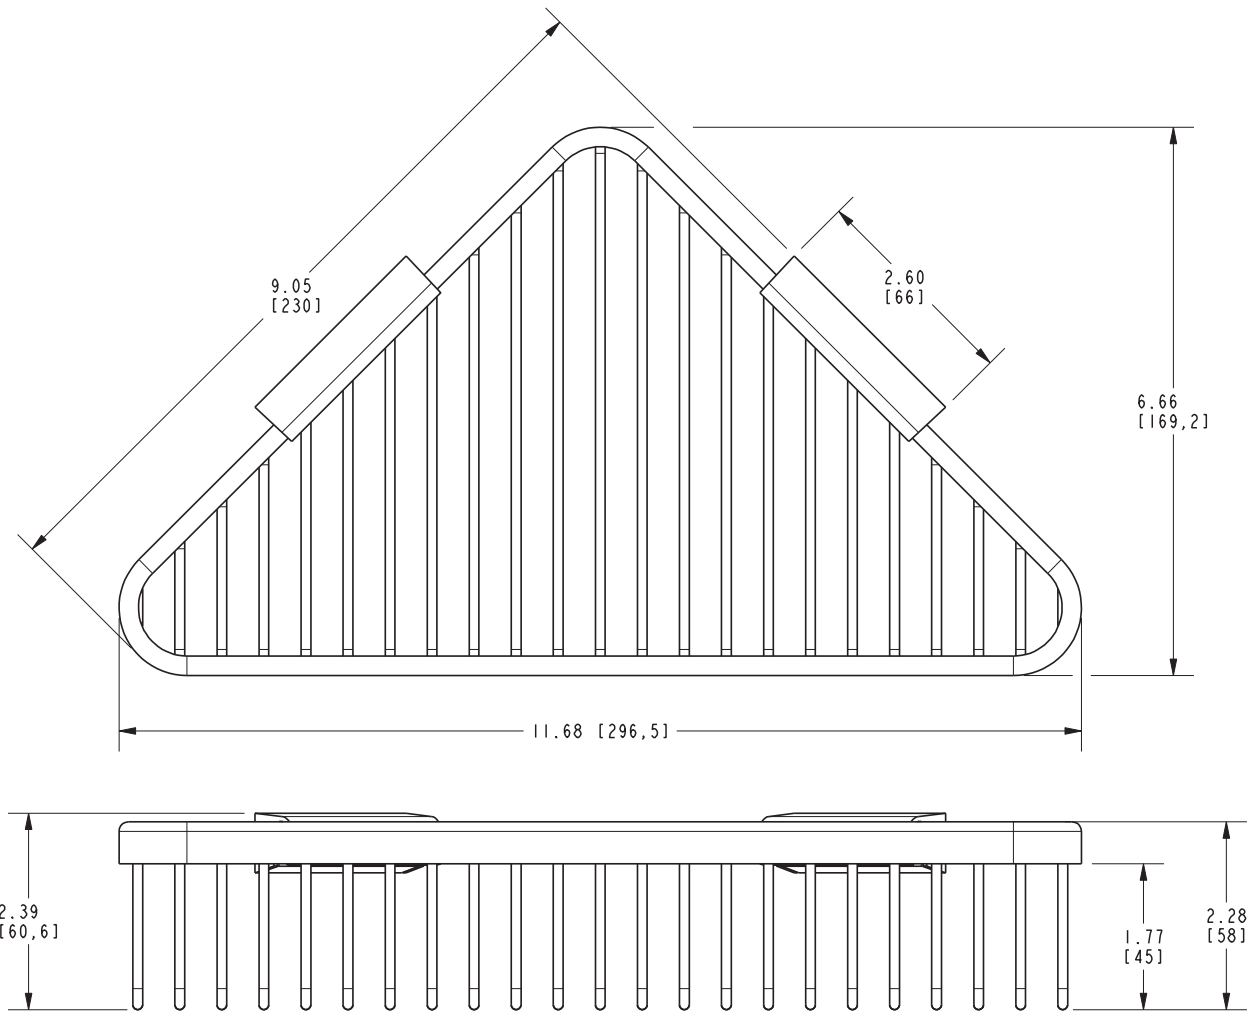

554DG

Hotelier Basket 554DG

GINGER