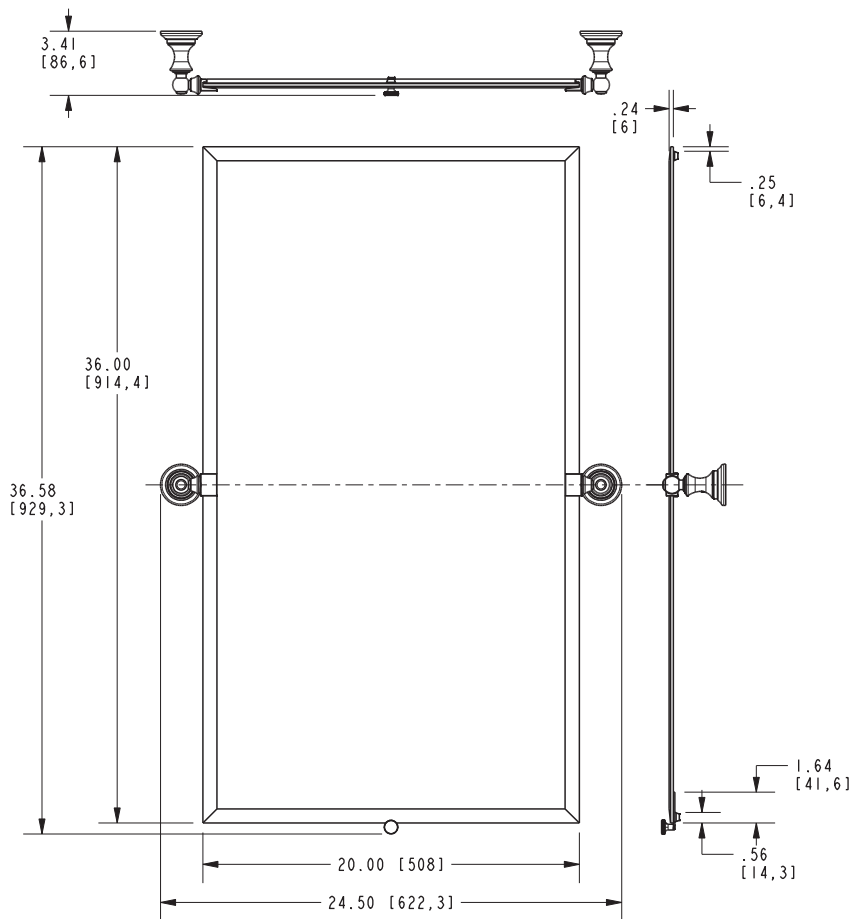

5642

Pavin Mirror 5642