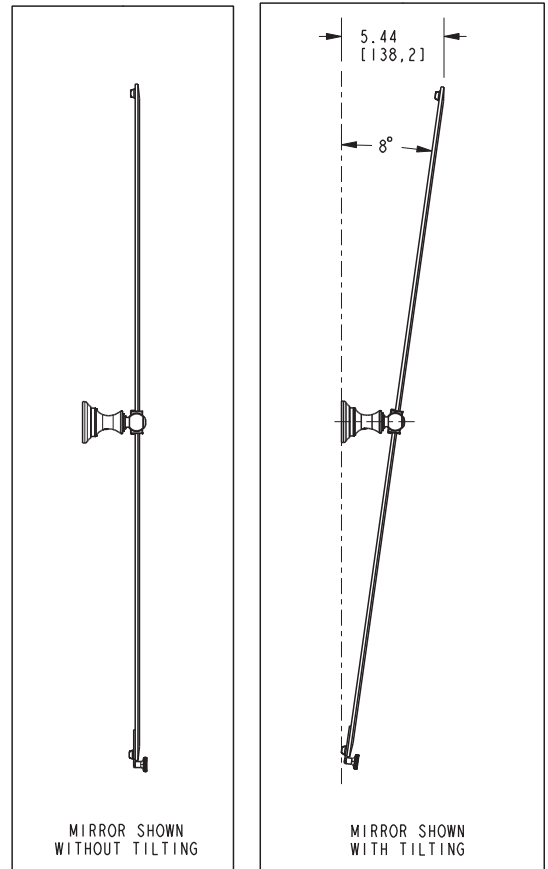

5642

Pavin Mirror 5642