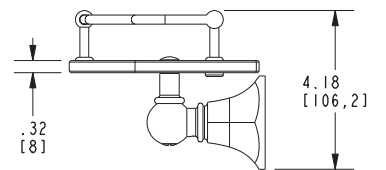

635T-24

Empire Toiletry Shelf 635T-24