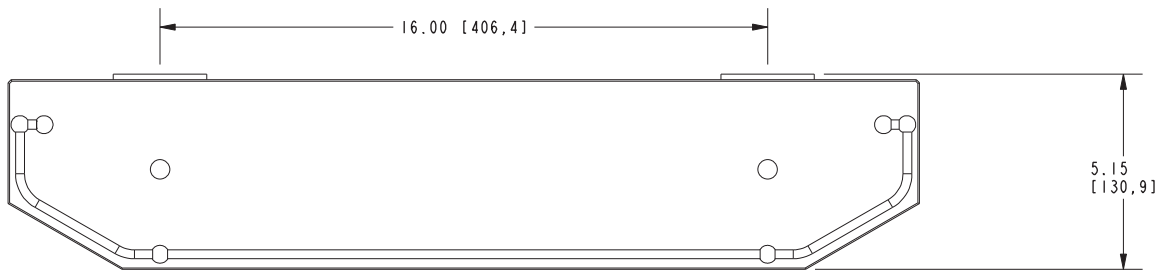

635T-24

Empire Toiletry Shelf 635T-24