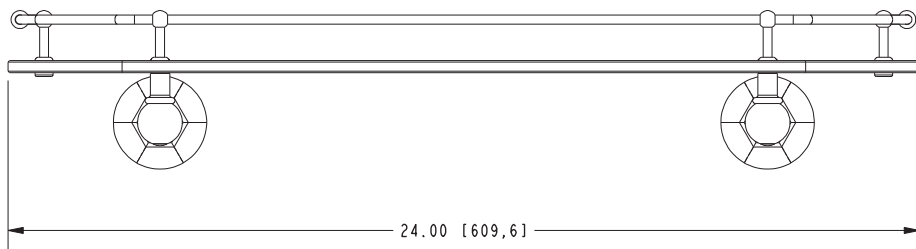

Toiletry Shelf 635T-24

Features

- Solid brass construction
- Tempered glass with polished edges
- Complements Empire product series
- Supports 5 lbs. (2.26 kg.)

Codes / Standards Compliance

Meets or exceeds the following at date of manufacture:

- All applicable US Federal and State material regulations

Colors / Finishes

- PC: Polished Chrome
- PN: Polished Nickel
- SN: Satin Nickel

Specified Model

Model	Description	Colors Finishes
635T-24	24" Gallery Shelf	<input type="checkbox"/> PC <input type="checkbox"/> PN <input type="checkbox"/> SN
635-24TSCL	24" Replacement Glass Shelf	<input type="checkbox"/> NA

Product Specification: Add "Color / Finish" Suffix to Model Number Below

Toiletry Shelf shall be made of solid brass and tempered glass construction. Glass Shelf shall complement Ginger Empire product series. Glass Shelf shall be Ginger Model 635T-24/_____.

635T-24

Empire Toiletry Shelf 635T-24