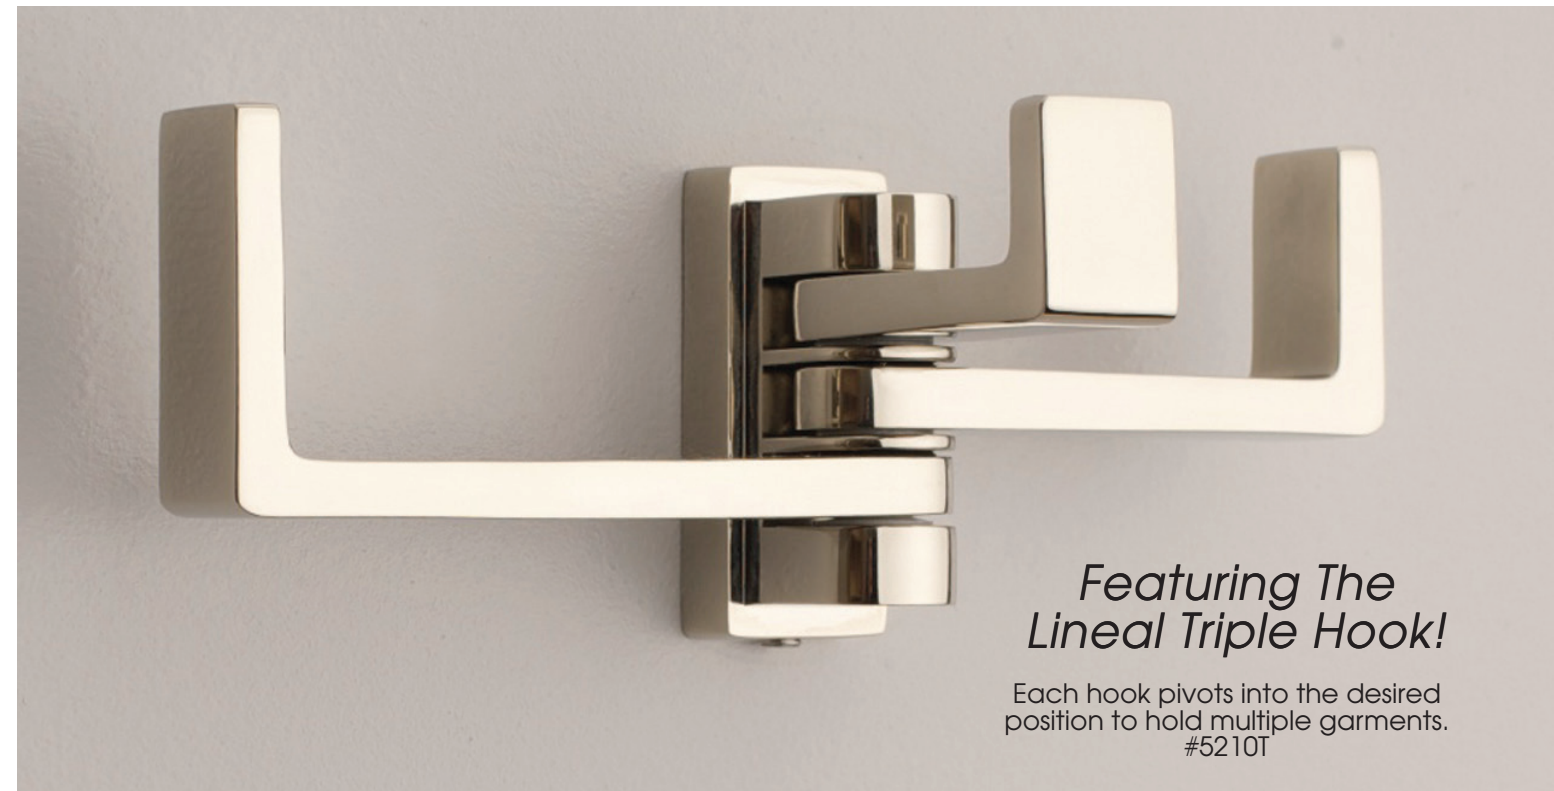

GINGER

NEW PRODUCT
ANNOUNCEMENT

THE LINEAL COLLECTION

Lineal features modern elegance in the form of undeviating lines, fashioning ideal profiles that blend perfectly into the modern living space, enhancing without overpowering.

*Featuring The
Lineal Triple Hook!*
Each hook pivots into the desired
position to hold multiple garments.
#52101

- Solid Brass Construction
- Limited Lifetime Warranty
- Concealed Set Screws
- Tempered Glass Shelves
- Collection Finishes:
 - Polished Chrome (PC)
 - Satin Nickel (SN)
 - Polished Nickel (PN)

| lights | item | description | PC | PN SN |
|--|-------|-------------------------|-----|----------|
| IMPORTANT: Light uses compact fluorescent bulb with a G24Q-2 base. 18-watt, 4 pin G24Q2. 2700K warm white color bulb included. | | | | |
| | 5281 | Single Light | 313 | 375 |
| | 80772 | Replacement Glass Shade | 139 | 139 |